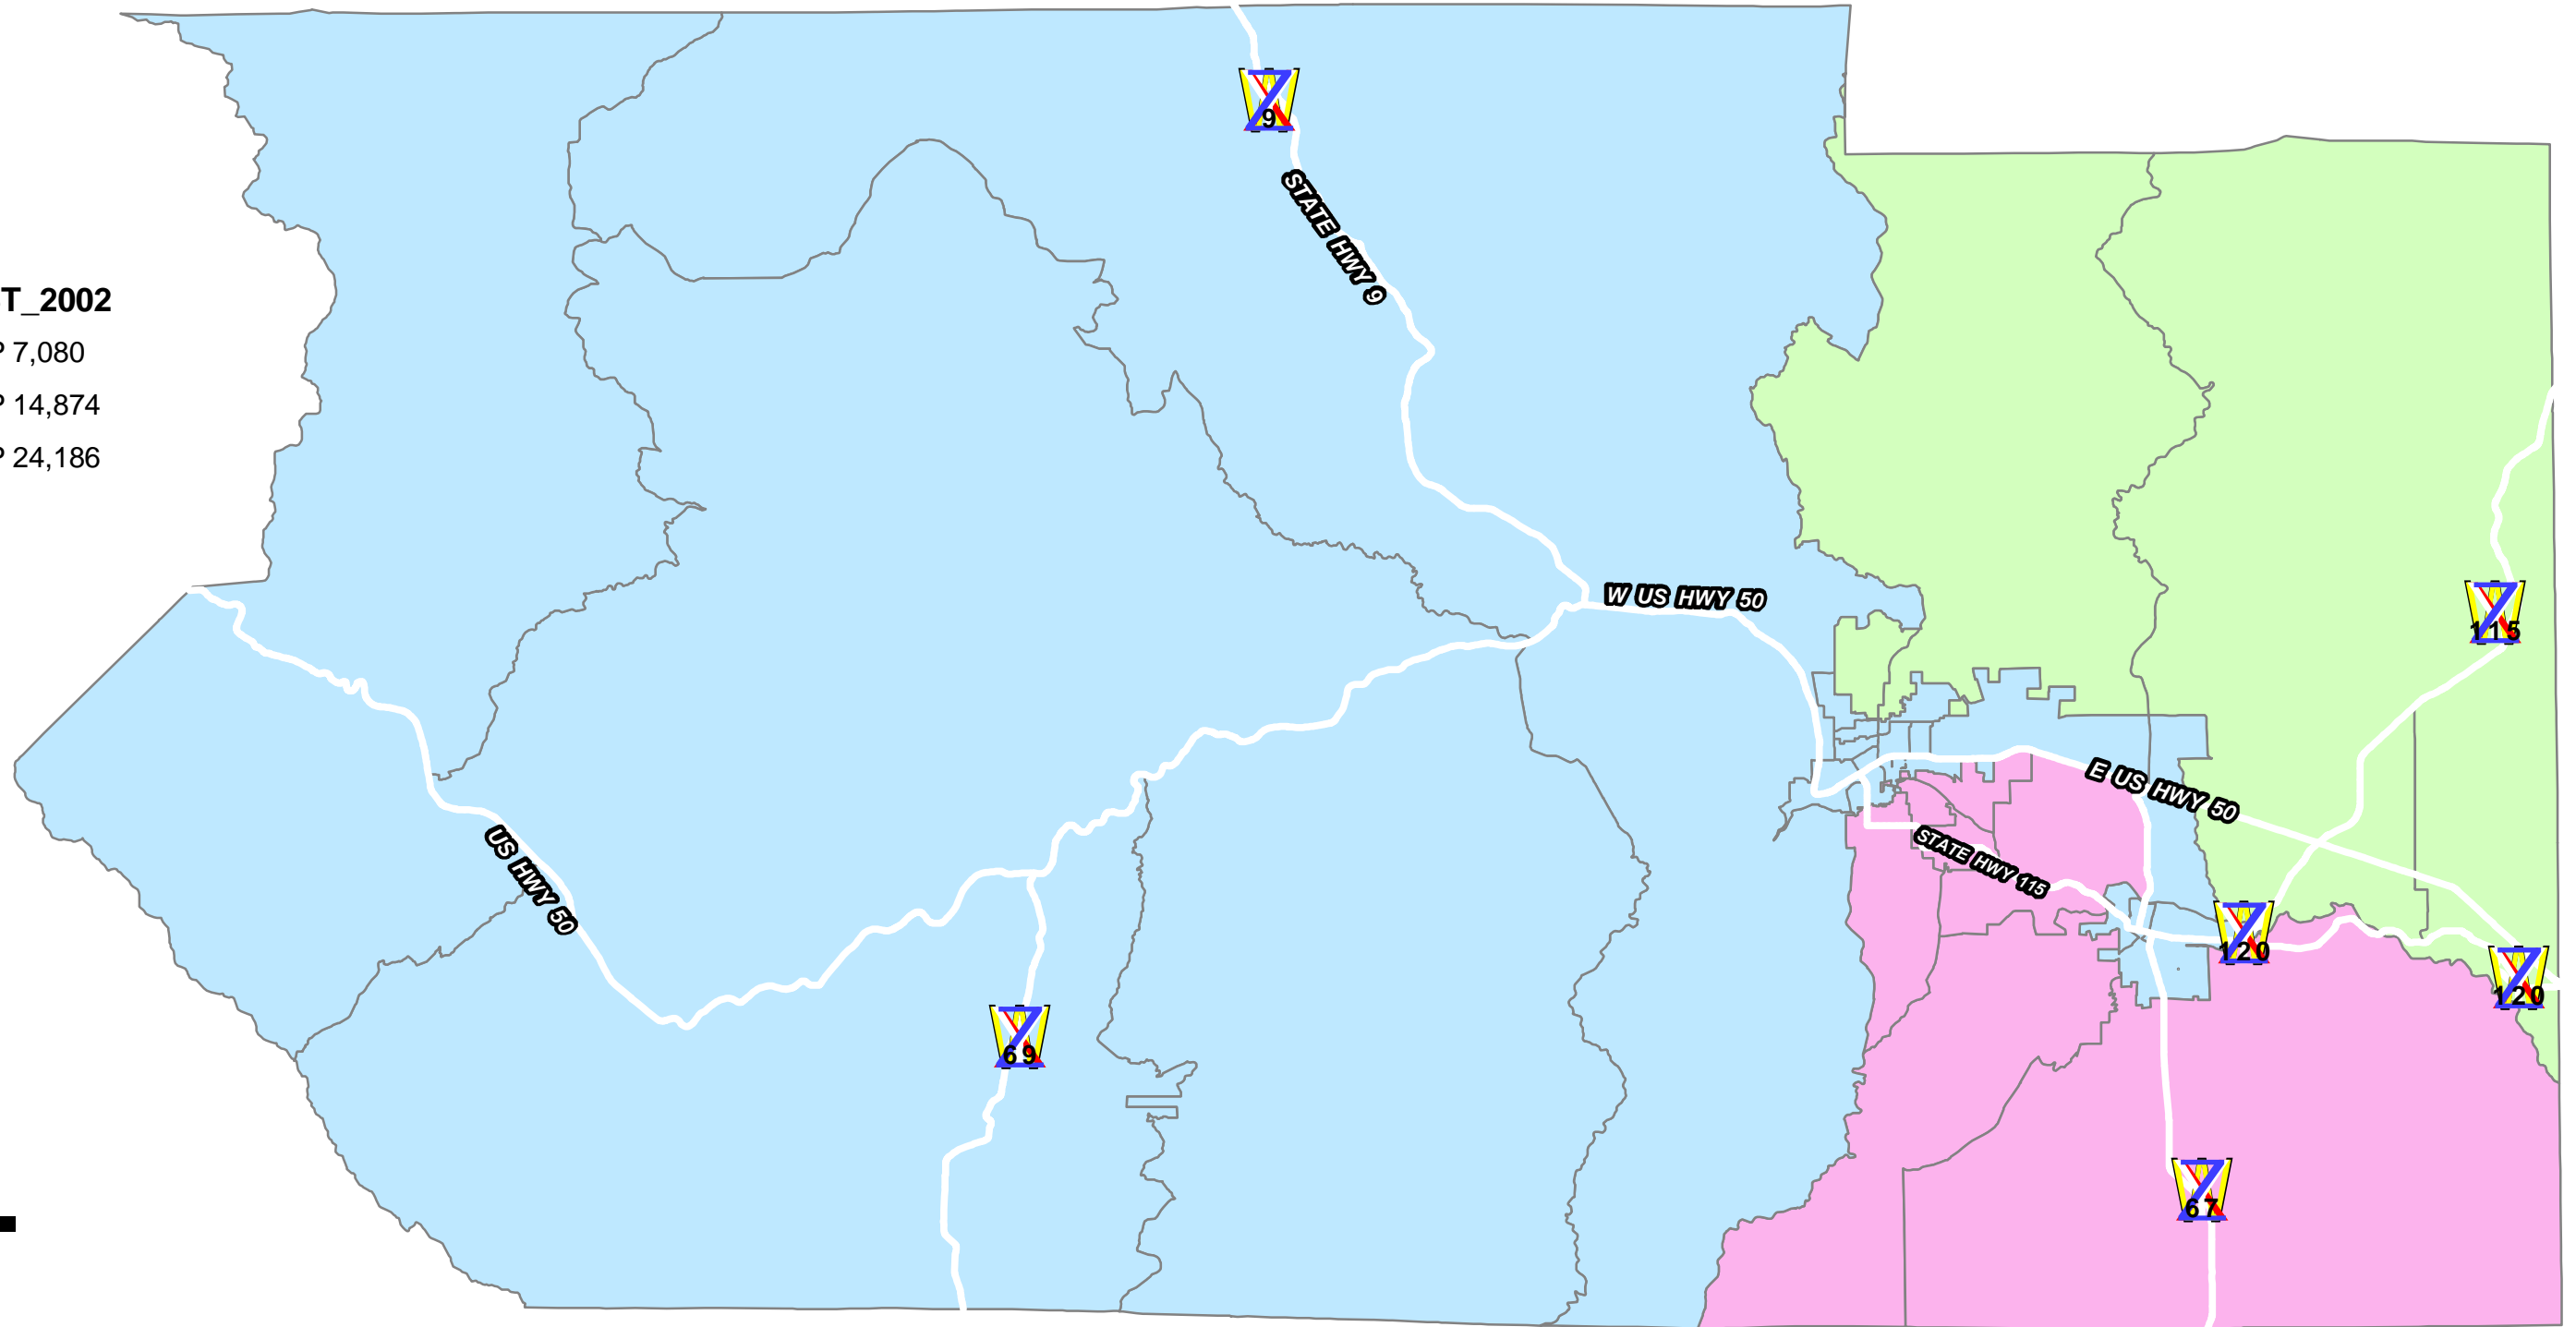

FREMONT COUNTY HOUSE DISTRICTS

- Legend**
HOUSE_DIST_2002
- 21-POP 7,080
 - 47-POP 14,874
 - 60-POP 24,186

SOURCE: CO. REAPPOTIONMENT COMMISSION